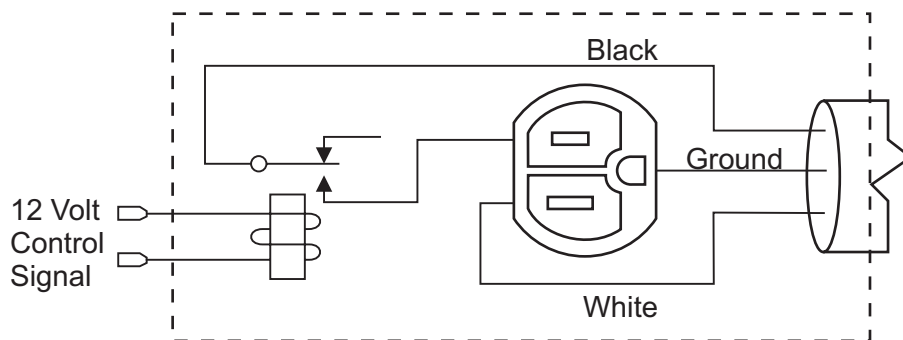

Part No. 00-00957-100