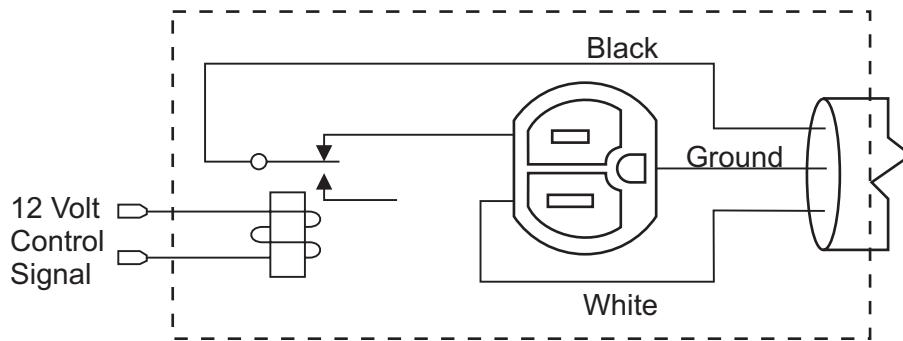

Intellitec

131 Eisenhower Lane N., Lombard, IL 60148
630 268 0010 800 251 2408
www.intellitec.com

Low Voltage Controlled, 120 volt AC Switched Outlet Box 00-00957-000 or -100

SPECIFICATIONS

Part Number: 00-00957-000 (Normally-Closed Version)/-100 (Normally-Open Version)

Control Voltage:	12 VDC
Maximum Control Voltage:	15 VDC
Maximum Carry Current:	20 Amps (Resistive), 15Amps (General Purpose), TV-3 @120Vac
Environmental Temperature:	-20 to +40 C
Mounting Environment:	weather protected area

Typical Connection

Part No. 00-00957-000