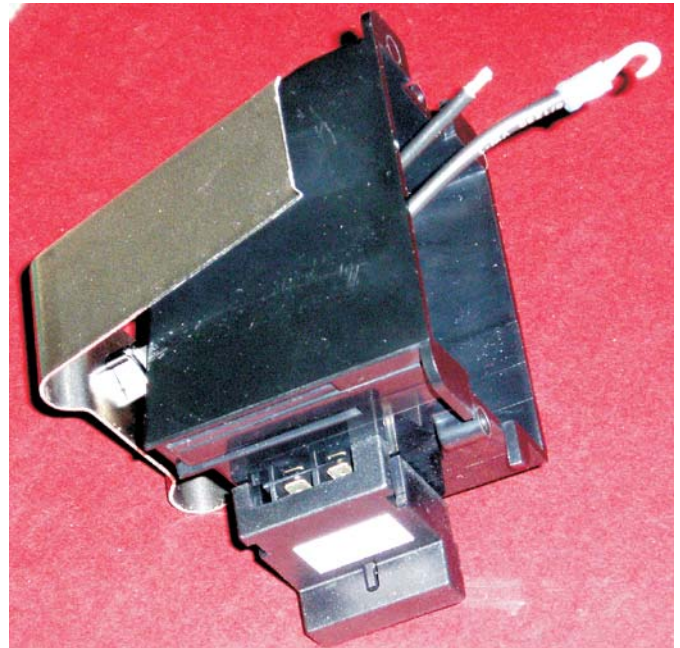

## **Low Voltage Controlled, 120 volt AC Switched Outlet Box**

**00-00957-000 or -100**

The Low Voltage Controlled, 120 Volt AC Switched Outlet Box is intended to be an interface between a 12 volt DC control signal and a controlled 120 volt AC load. It provides isolation between these two circuits to prevent any shock hazard. The unit is available in two versions, one with normally closed contacts (00-00957-000) and one with normally open contacts (00-00957-100).

One of its typical applications is as a TV interlock for an RV to prevent the front-mounted television from operating while the ignition is turned on. In this application, the normally closed contact version is used to supply the power to the TV. The coil of the relay is fed from the an ignition source. When the ignition is turned on, the power to the TV is interrupted, preventing it from operating when the engine is on.

The normally open contact version is typically used to allow the control of a 120 volt AC load by a twelve volt signal. With this version, a 12 volt DC signal is applied to coil, the relay then closes applying power to the load.

The unit will mount in a panel up to 3/8" thick. It is intended to be used with 12 or 14 gauge, non-metallic sheathed cable (commonly known as Romex).

Part No. 00-00957-XXX

**Intellitec**

131 Eisenhower Lane N., Lombard, IL 60148  
630 268 0010 800 251 2408  
www.intellitec.com